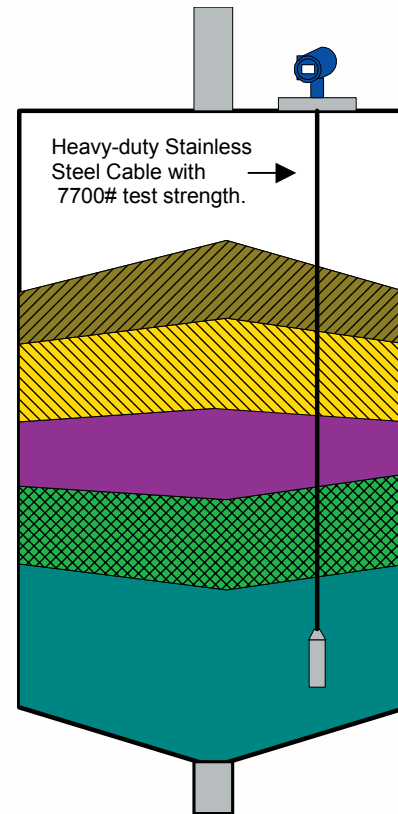

## Coal Fired Power Plant Level Measurement Solutions for Flyash Silo's

### The Problem:

- The density of Fly Ash changes based on the location source of the Coal, resulting in inaccurate level measurement.
- Stratification of Fly Ash layers within the Silo make "total level" measurements difficult for many traditional continuous level technologies.
- Maintenance personnel continue to make manual level readings and adjustments to existing level systems.

### The Solution:

- DR7100 TDR Level system for accurate Total Level measurement of FlyAsh. Measurement Ranges possible to 100 ft., or greater.
- Unaffected by ash coating deposits, density variations and requires no periodic maintenance – no calibration. High Accuracy to within 1" of actual level on the sensing element.