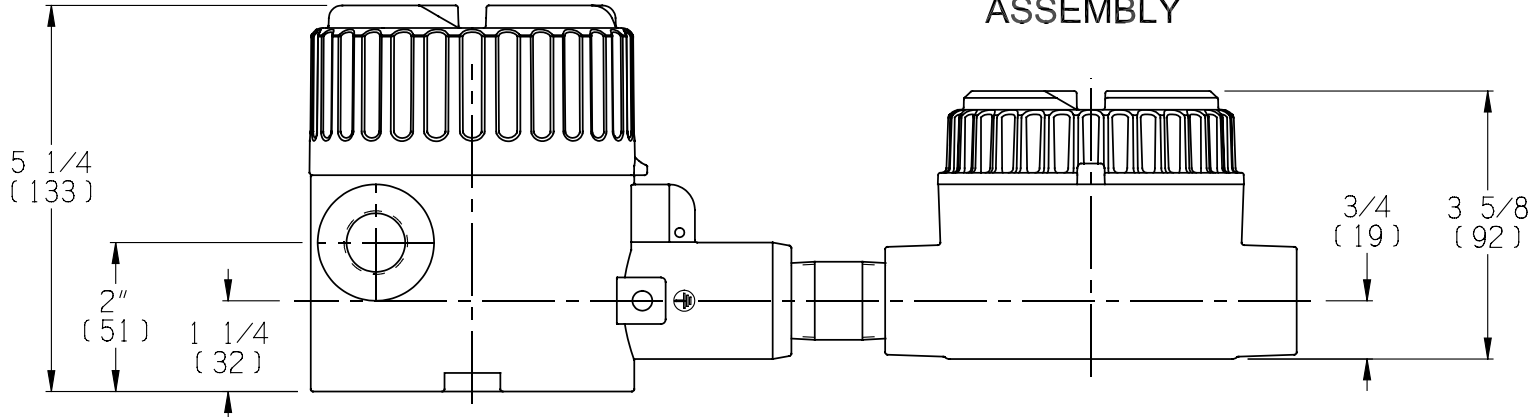

UNIVERSAL IV
 PROBE FILTER ASSEMBLY,
 RFI AND SPARK PROTECTION
 CUSTOMER DRAWING

401-0016-029-CD

SH. 1	ISS.
OF 2	1

NO. 401-0016-029-CD
 SH. 1 OF 2

UNIVERSAL IV

PROBE FILTER ASSEMBLY

DIMENSIONS ARE IN INCHES (mm)