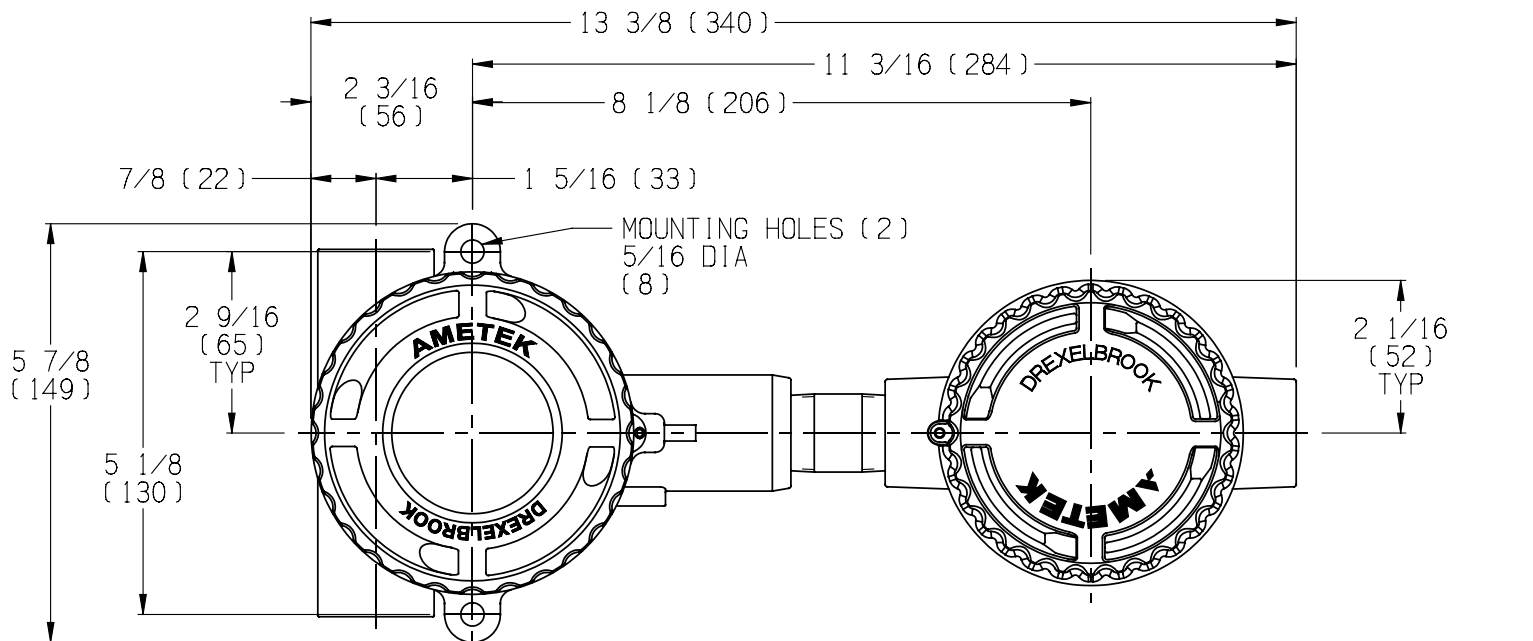

COPYRIGHT 2012
 AMETEK DREXELBROOK
 SCALE NONE
 UNLESS OTHERWISE STATED
 ALL DIMENSIONS IN INCHES (MM)
 DR. JJS 2-20-12
 CK. DWK

AMETEK[®]
DREXELBROOK

205 KEITH VALLEY RD
 HORSHAM, PA 19044-9986

215-674-1234
 FAX 215-674-2731

UNIVERSAL IV
 PROBE FILTER ASSEMBLY,
 RFI AND SPARK PROTECTION
 CUSTOMER DRAWING

401-0016-029-CD

SH. 1	ISS.
OF 2	1

NO. 401-0016-029-CD
 SH. 1 OF 2

UNIVERSAL IV

PROBE FILTER ASSEMBLY

DIMENSIONS ARE IN INCHES (mm)