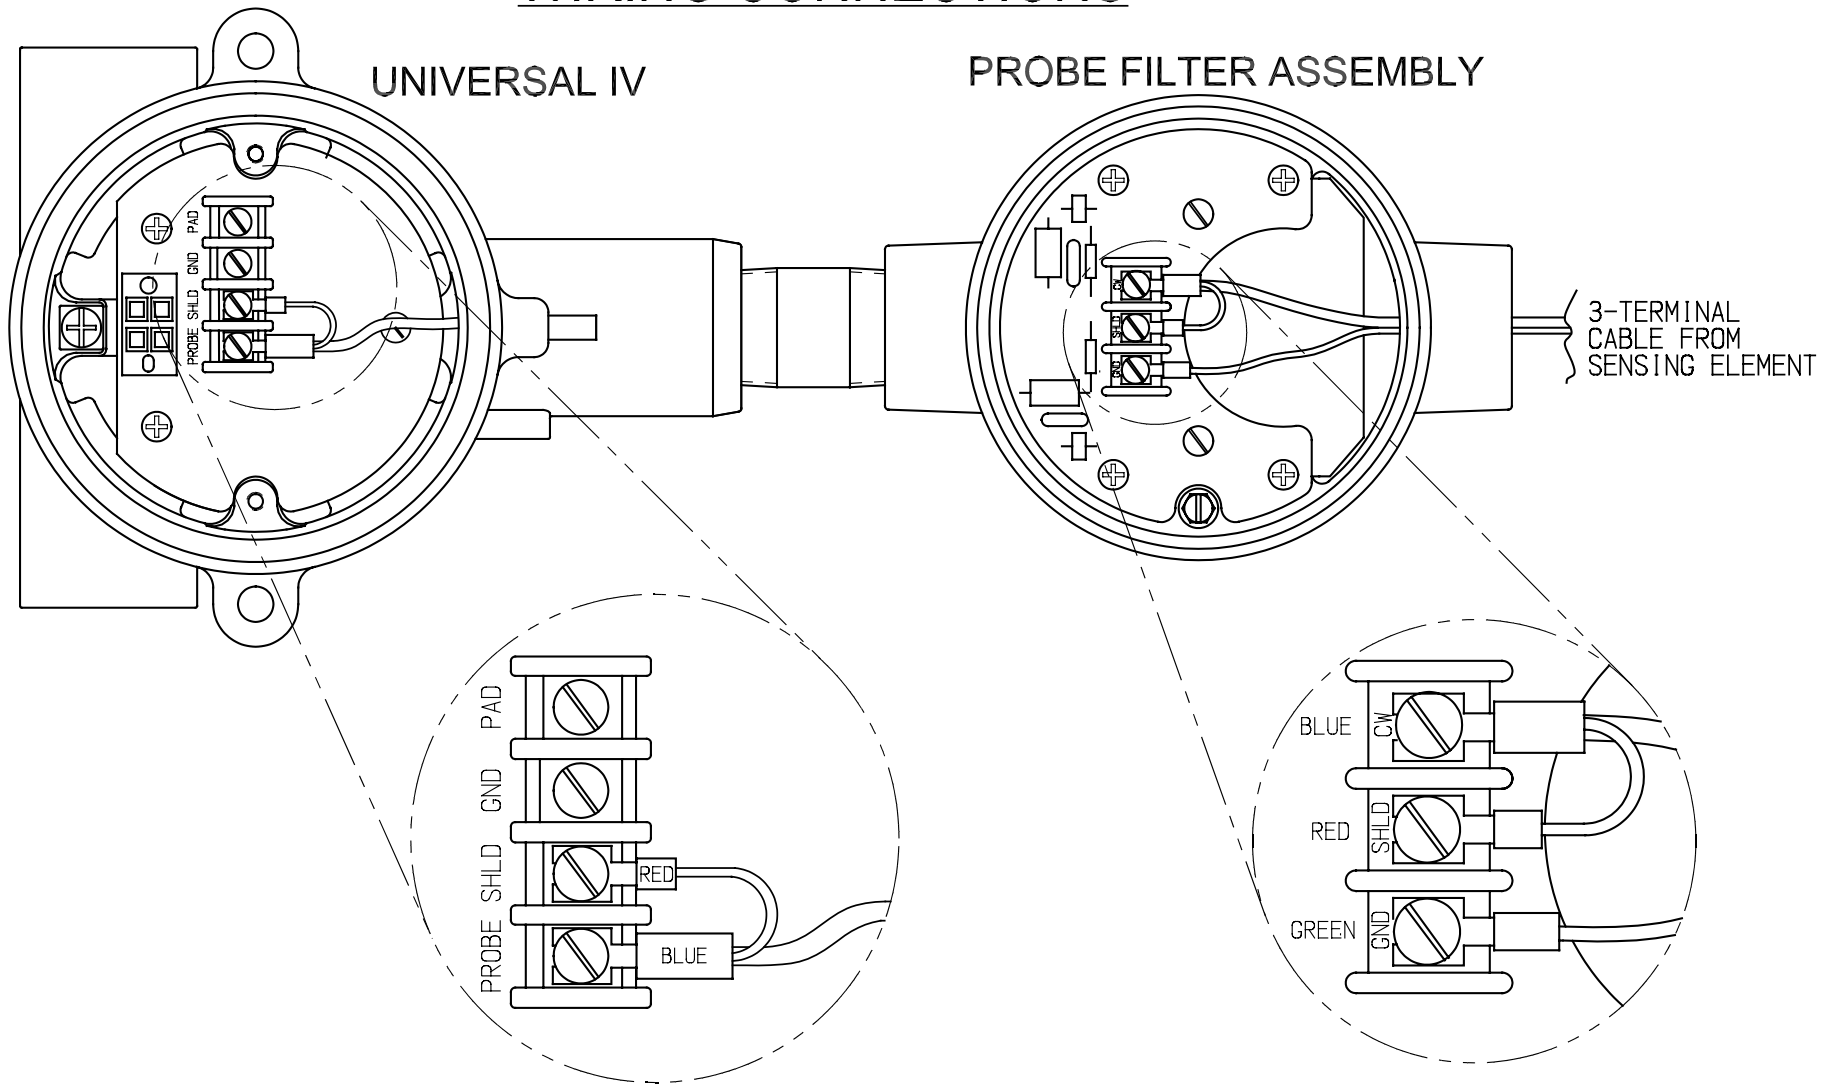

WIRING CONNECTIONS

UNIVERSAL IV

PROBE FILTER ASSEMBLY

CERTIFIED	by _____		
PC #	_____	_____	_____
ENG	_____	_____	_____
USER	_____	_____	_____
DE #	1	1-12-111	JEN 2-23-12
ISS. EDO/DSR NO.	APP'D	DATE	CK. _____

UNIVERSAL IV
 PROBE FILTER ASSEMBLY,
 RFI AND SPARK PROTECTION
 CUSTOMER DRAWING

401-0016-029-CD

SH. 1	ISS.
OF 2	1

NO. 401-0016-029-CD
 SH. 1 OF 2

UNIVERSAL IV

PROBE FILTER ASSEMBLY

DIMENSIONS ARE IN INCHES (mm)